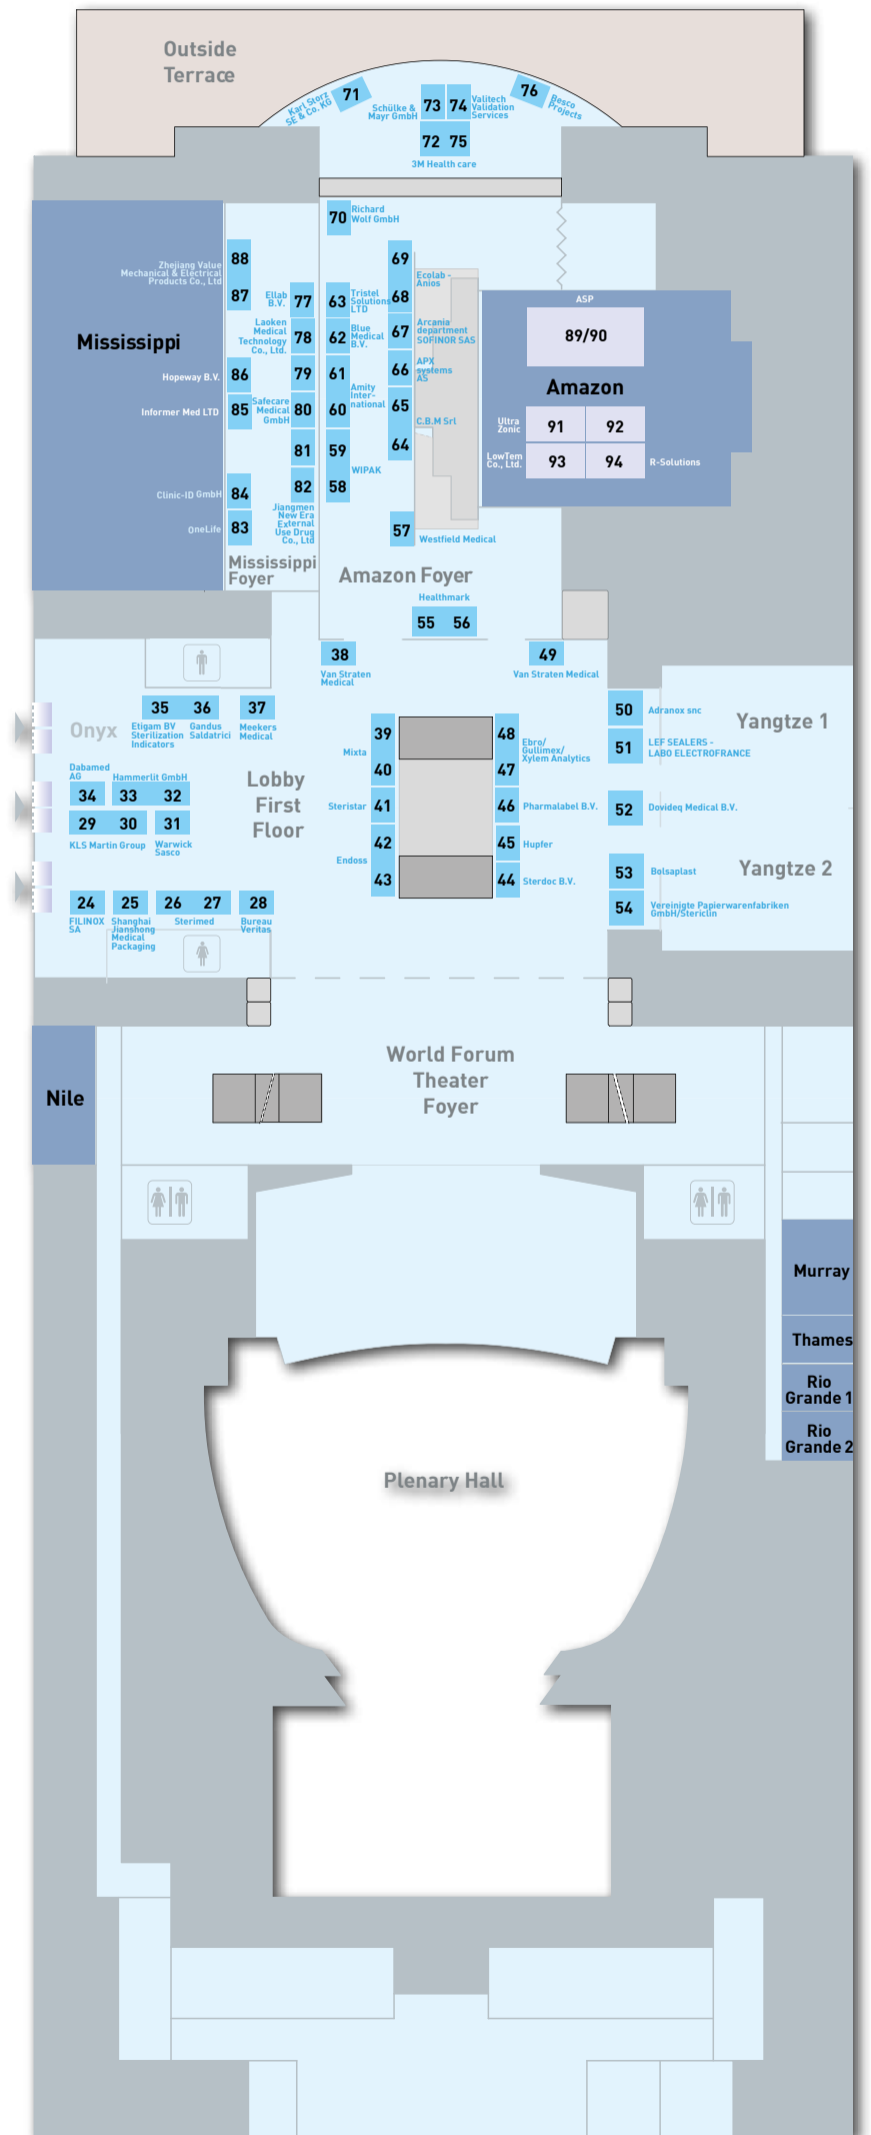

# Floorplan World Forum Sponsors

	Platinum Sponsors (50 sqm)
	Gold Sponsors (30 sqm)
	Silver Sponsors (20 sqm)
	Bronze Sponsors (15 sqm)
	Exhibitors

**Ground Floor**

**First Floor**