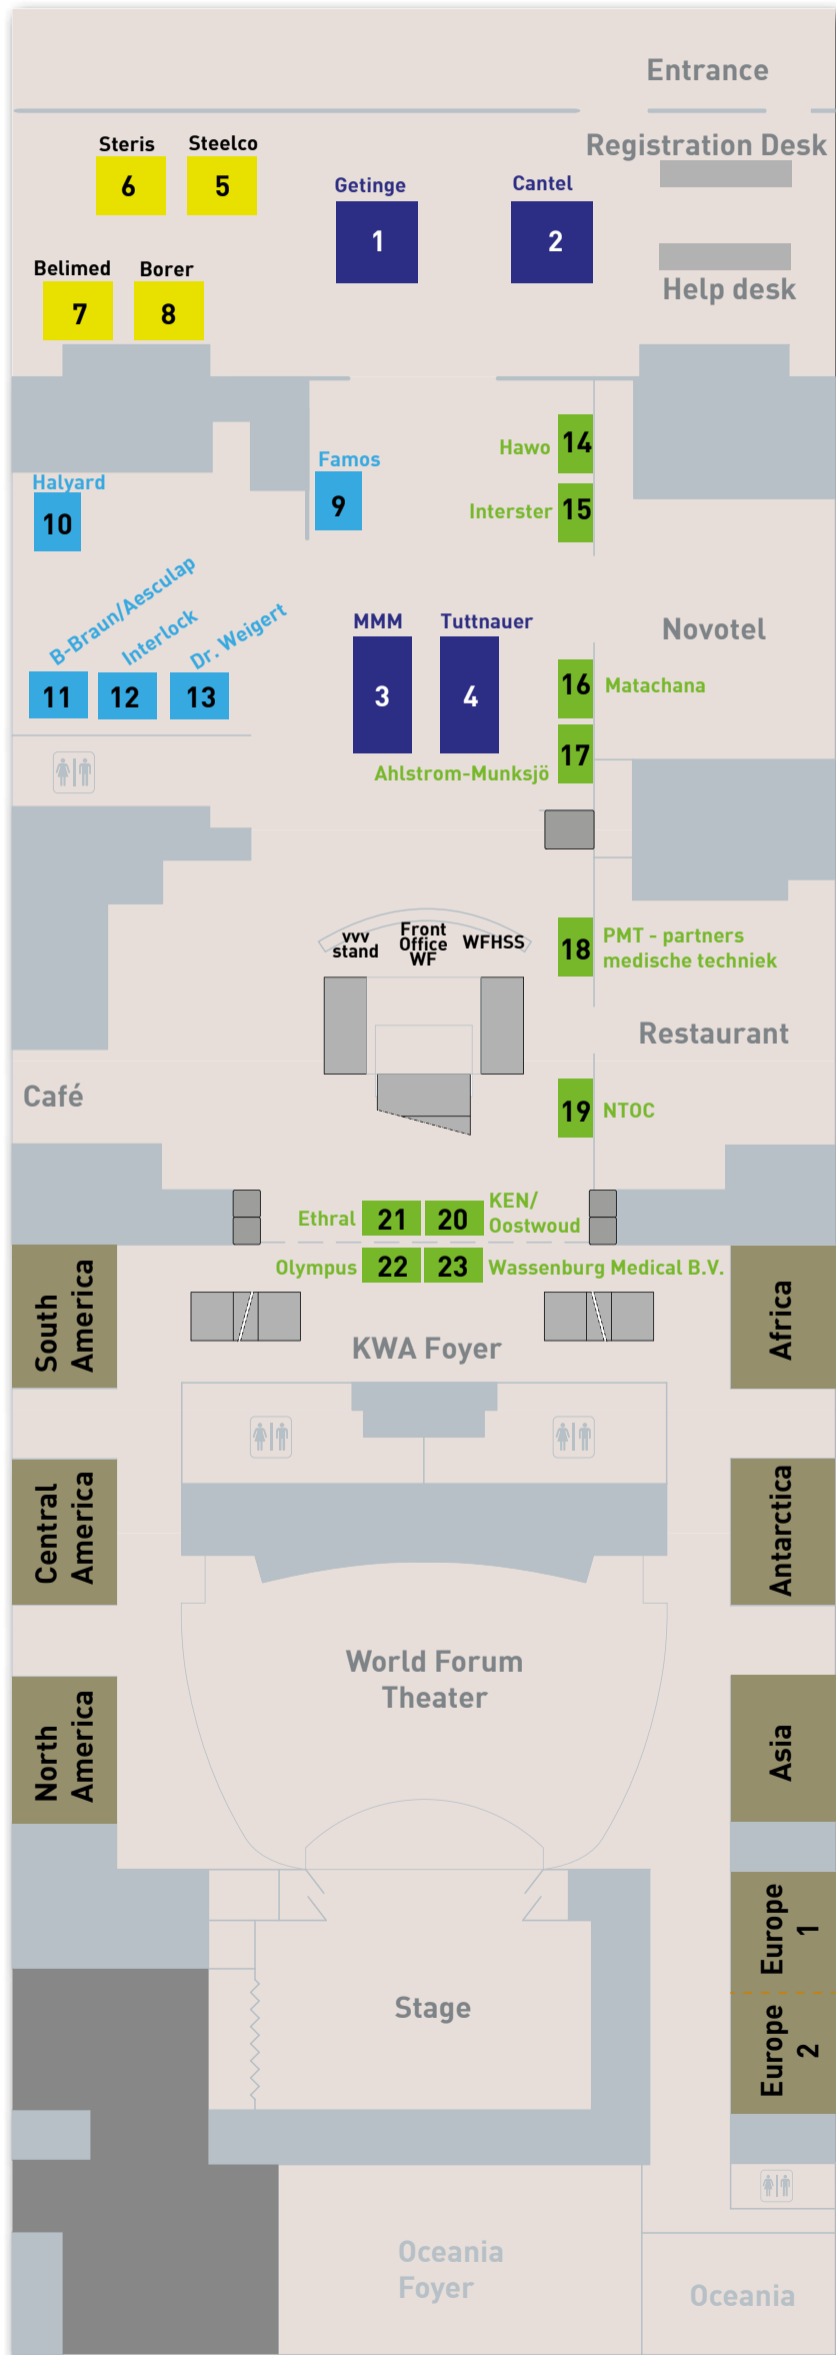

# Floorplan World Forum Sponsors

	Platinum Sponsors (50 sqm)
	Gold Sponsors (30 sqm)
	Silver Sponsors (20 sqm)
	Bronze Sponsors (15 sqm)
	Exhibitors

**Ground Floor**

**First Floor**