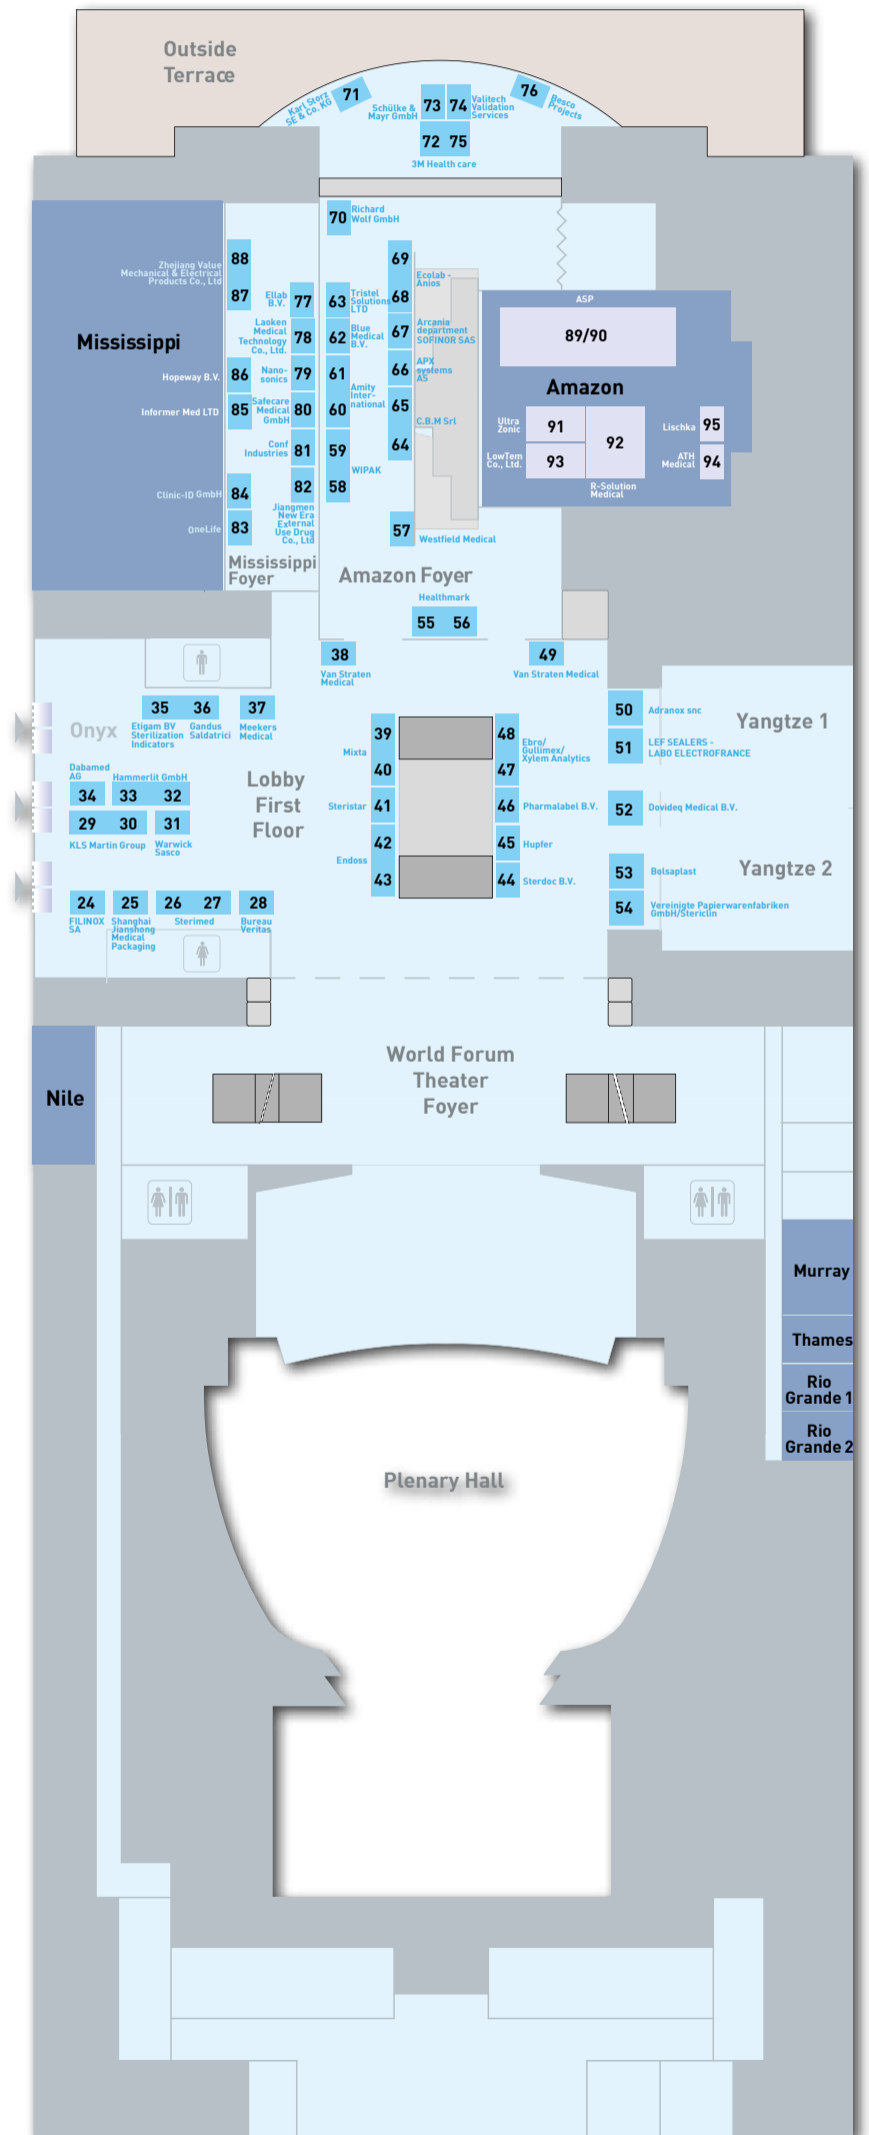

# Floorplan World Forum Sponsors

	Platinum Sponsors (50 sqm)
	Gold Sponsors (30 sqm)
	Silver Sponsors (20 sqm)
	Bronze Sponsors (15 sqm)
	Exhibitors

**Ground Floor**

**First Floor**