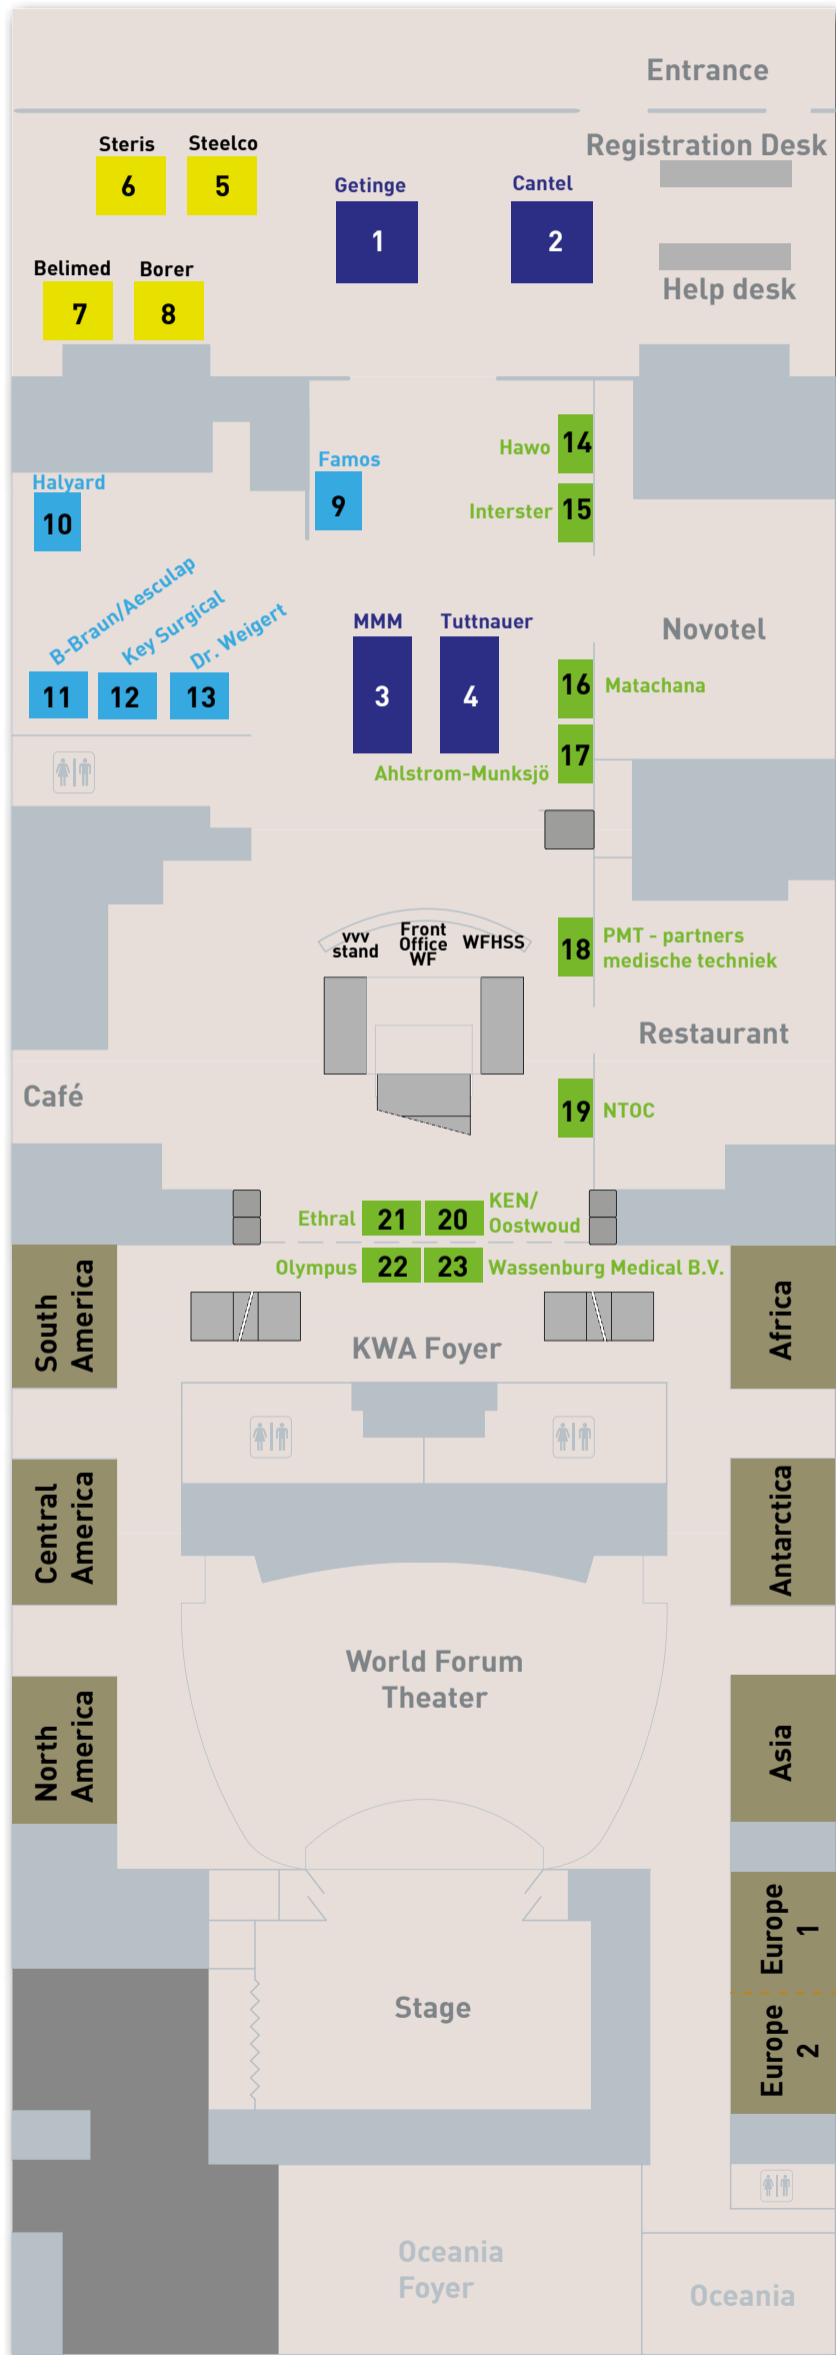

# Floorplan World Forum Sponsors

	Platinum Sponsors (50 sqm)
	Gold Sponsors (30 sqm)
	Silver Sponsors (20 sqm)
	Bronze Sponsors (15 sqm)
	Exhibitors

**Ground Floor**

**First Floor**