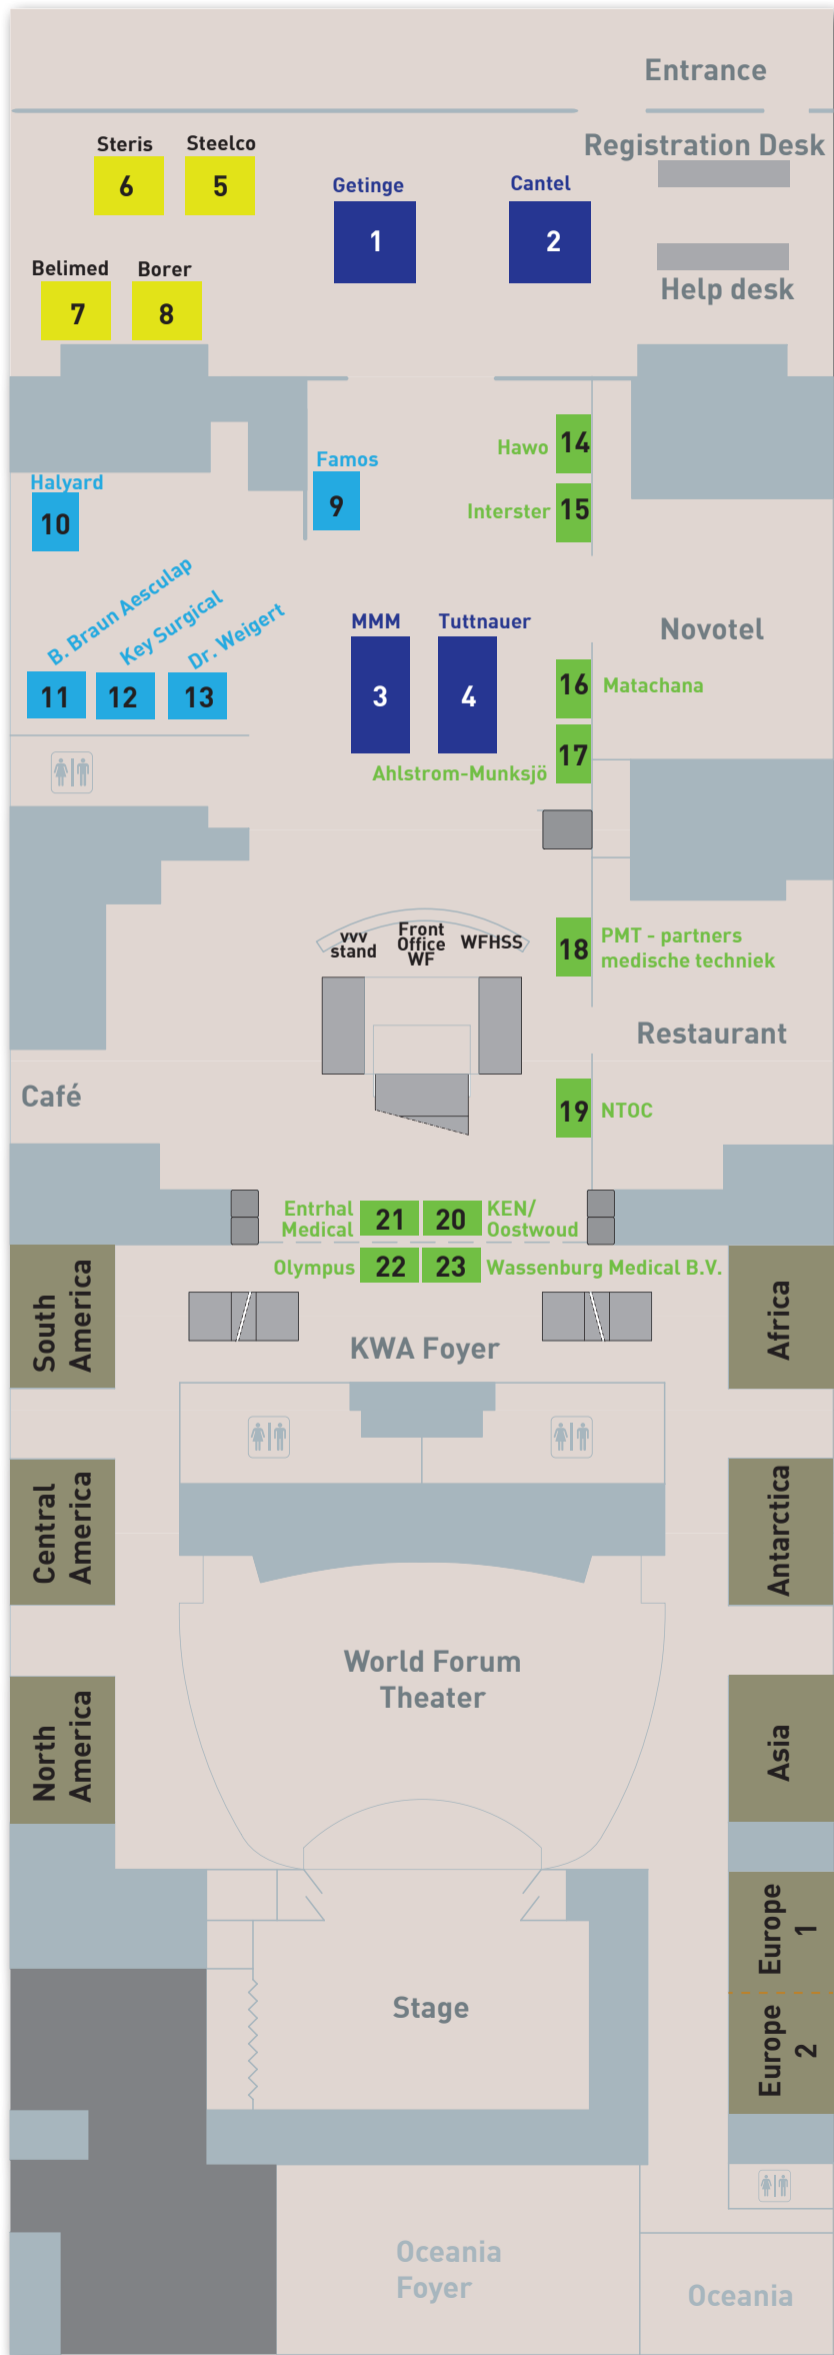

# Floorplan World Forum Sponsors

	Platinum Sponsors (50 sqm)
	Gold Sponsors (30 sqm)
	Silver Sponsors (20 sqm)
	Bronze Sponsors (15 sqm)
	Exhibitors

**Ground Floor**

**First Floor**