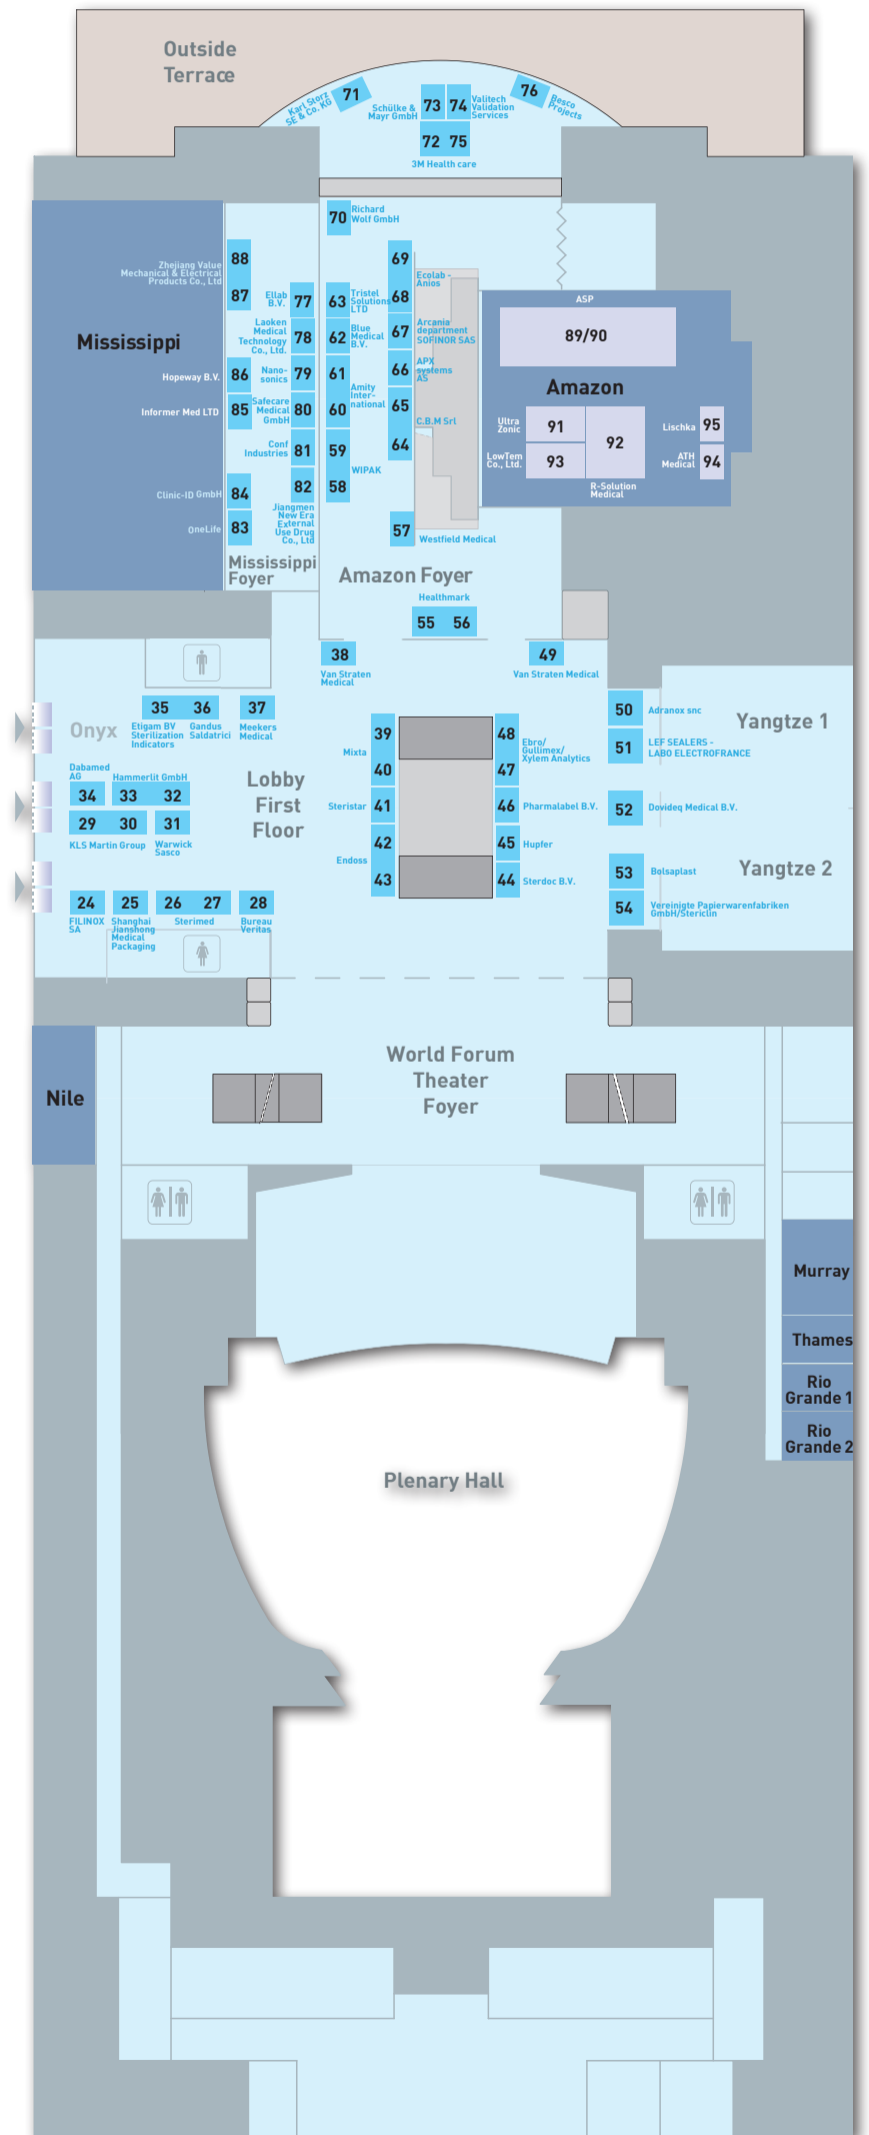

# Floorplan World Forum Sponsors

	Platinum Sponsors (50 sqm)
	Gold Sponsors (30 sqm)
	Silver Sponsors (20 sqm)
	Bronze Sponsors (15 sqm)
	Exhibitors

**Ground Floor**

**First Floor**