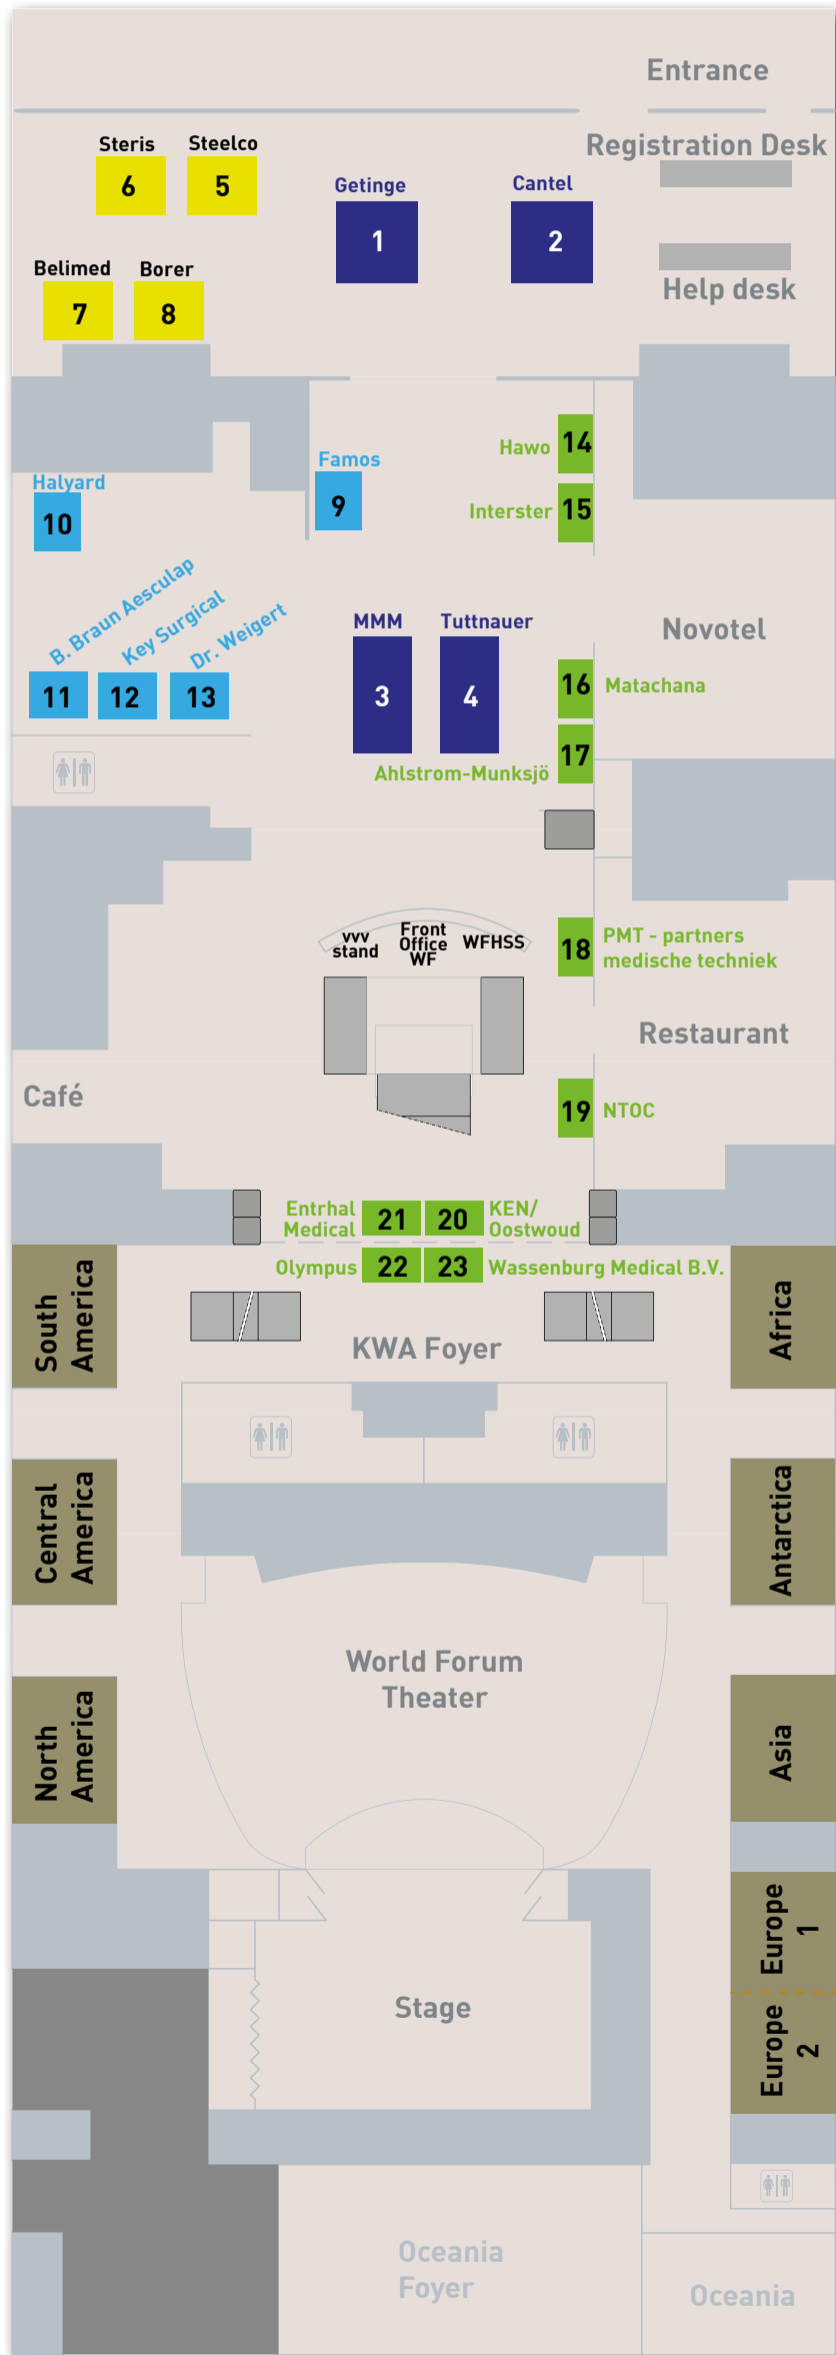

Floorplan World Forum Sponsors

	Platinum Sponsors (50 sqm)
	Gold Sponsors (30 sqm)
	Silver Sponsors (20 sqm)
	Bronze Sponsors (15 sqm)
	Exhibitors

Ground Floor

First Floor