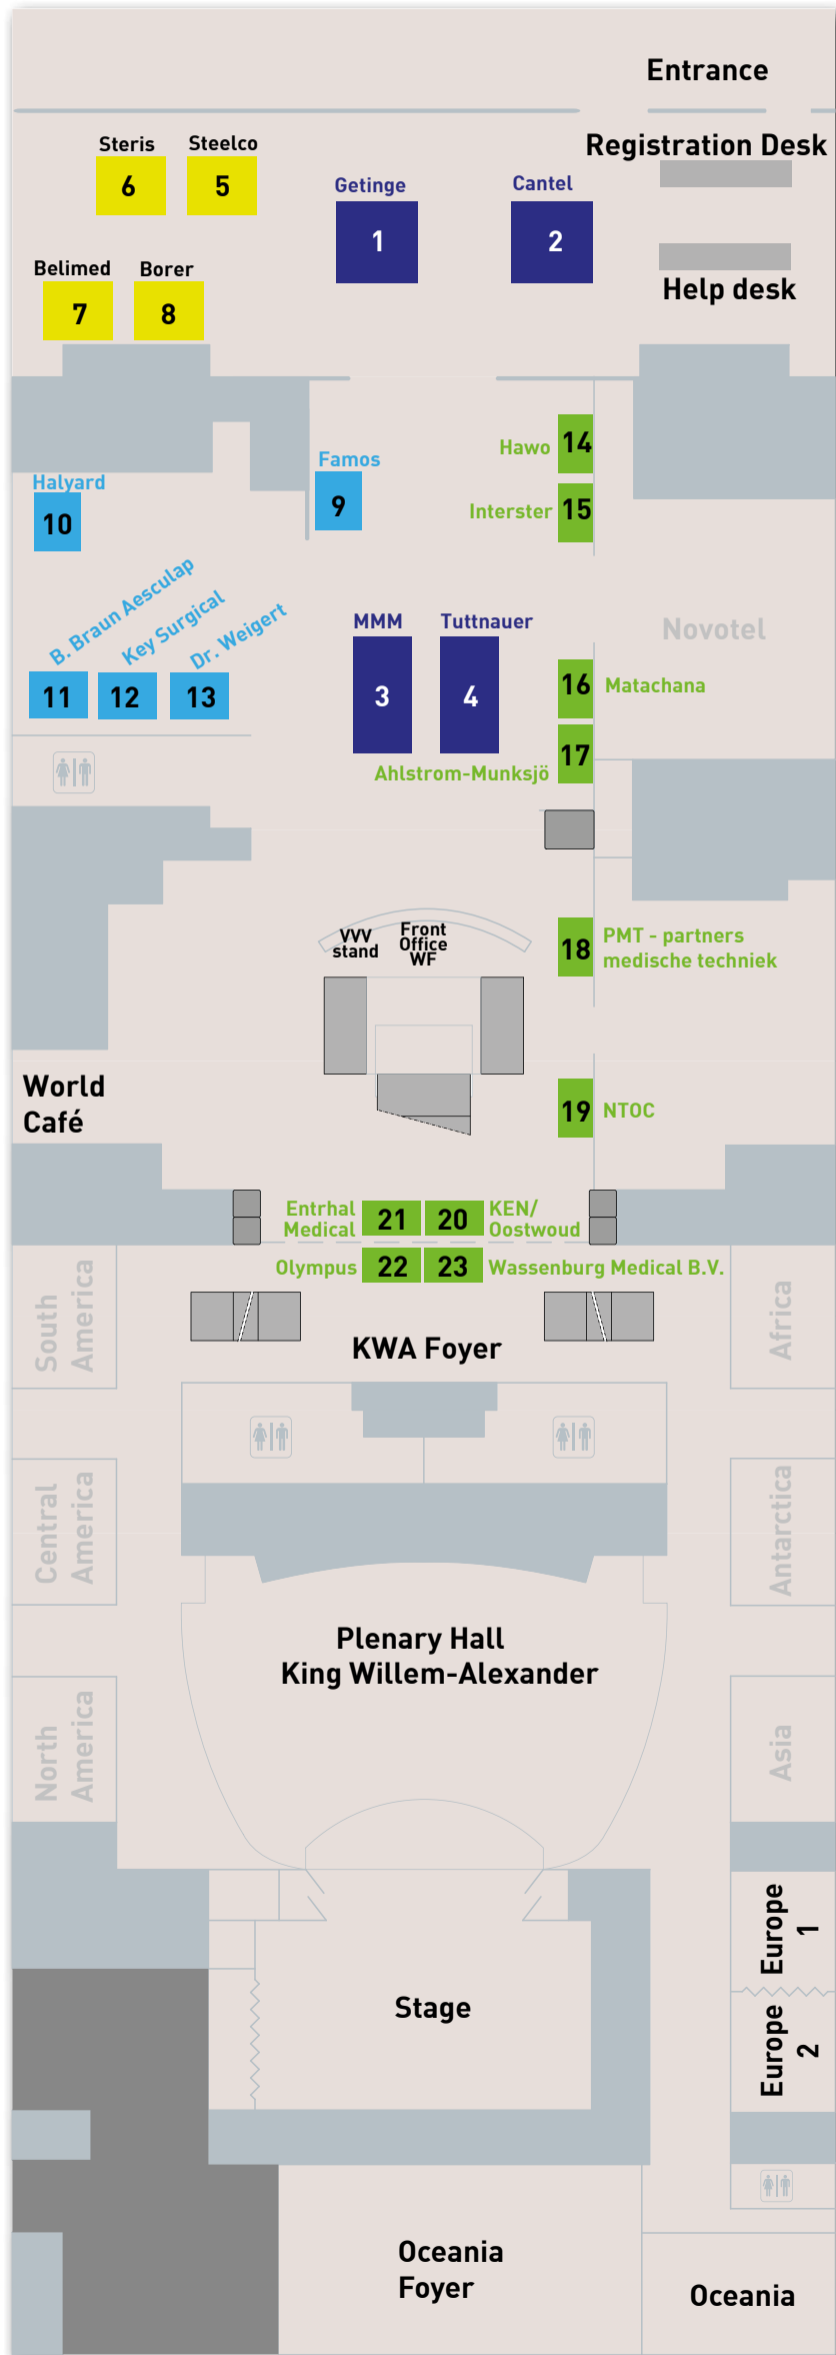

Floorplan World Forum Sponsors

	Platinum Sponsors (50 sqm)
	Gold Sponsors (30 sqm)
	Silver Sponsors (20 sqm)
	Bronze Sponsors (15 sqm)
	Exhibitors

Ground Floor

First Floor